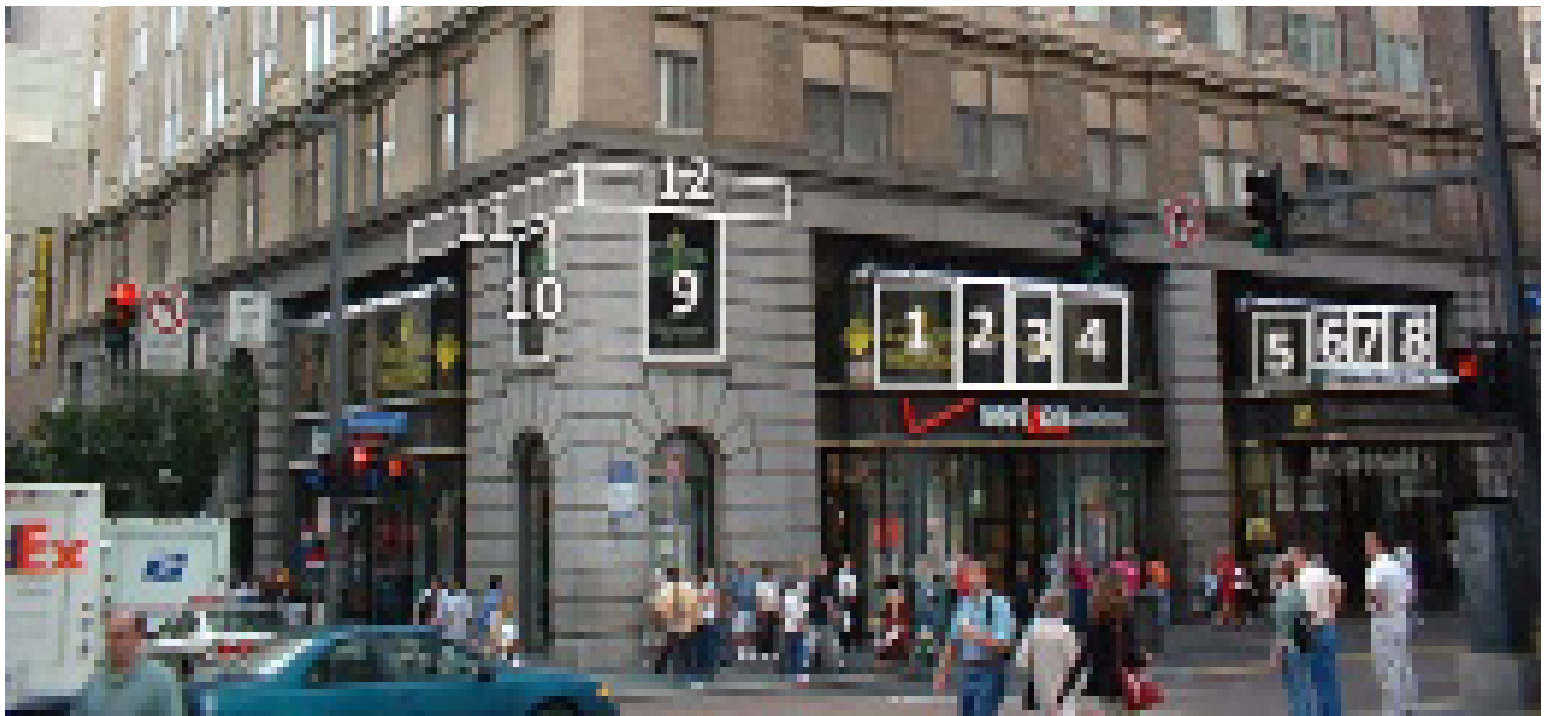

**E.V. Bishoff Co.
Times Square**

Program

Pittsburgh

Signage Pricing - Diamond Building 100 Fifth Ave.

Sign location	Existing client pricing per month	Non client pricing per month
1	\$200	\$800
2	\$200	\$800
3	\$350	\$1400

Pricing - Investment Building 239 Fourth Ave.

Sign location	Existing client pricing per month	Non client pricing per month
1	\$150	\$600
2	\$150	\$600

Pricing - Park Building 355 Fifth Ave

Sign location	Existing client pricing per month	Non client pricing per month
1	\$500	\$2000
2	\$500	\$2000
3	\$250	\$1000
4	\$250	\$1000
5	\$250	\$1000
6	\$250	\$1000
7	\$250	\$1000
8	\$250	\$1000
9	\$250	\$1000
10	\$250	\$1000
11	\$250	\$1000
12	\$250	\$1000